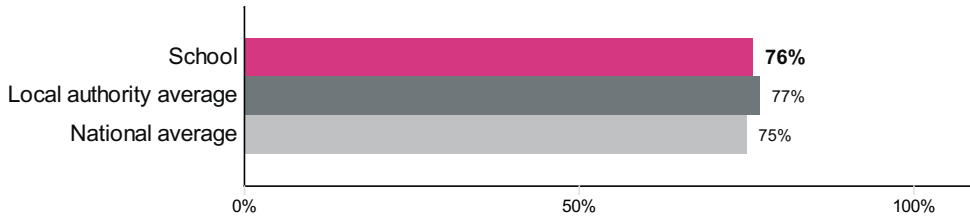

This is the ASP default view

Aylesford School and Sixth Form College (URN: 137770)

Key stage 1

This is provisional data for 2017/18.

Percentage achieving at least the expected standard in reading

Number of pupils = 21

Percentage achieving at least the expected standard in reading

Percentage achieving greater depth in reading

Number of pupils = 21

Percentage achieving greater depth in reading

Percentage achieving at least the expected standard in writing